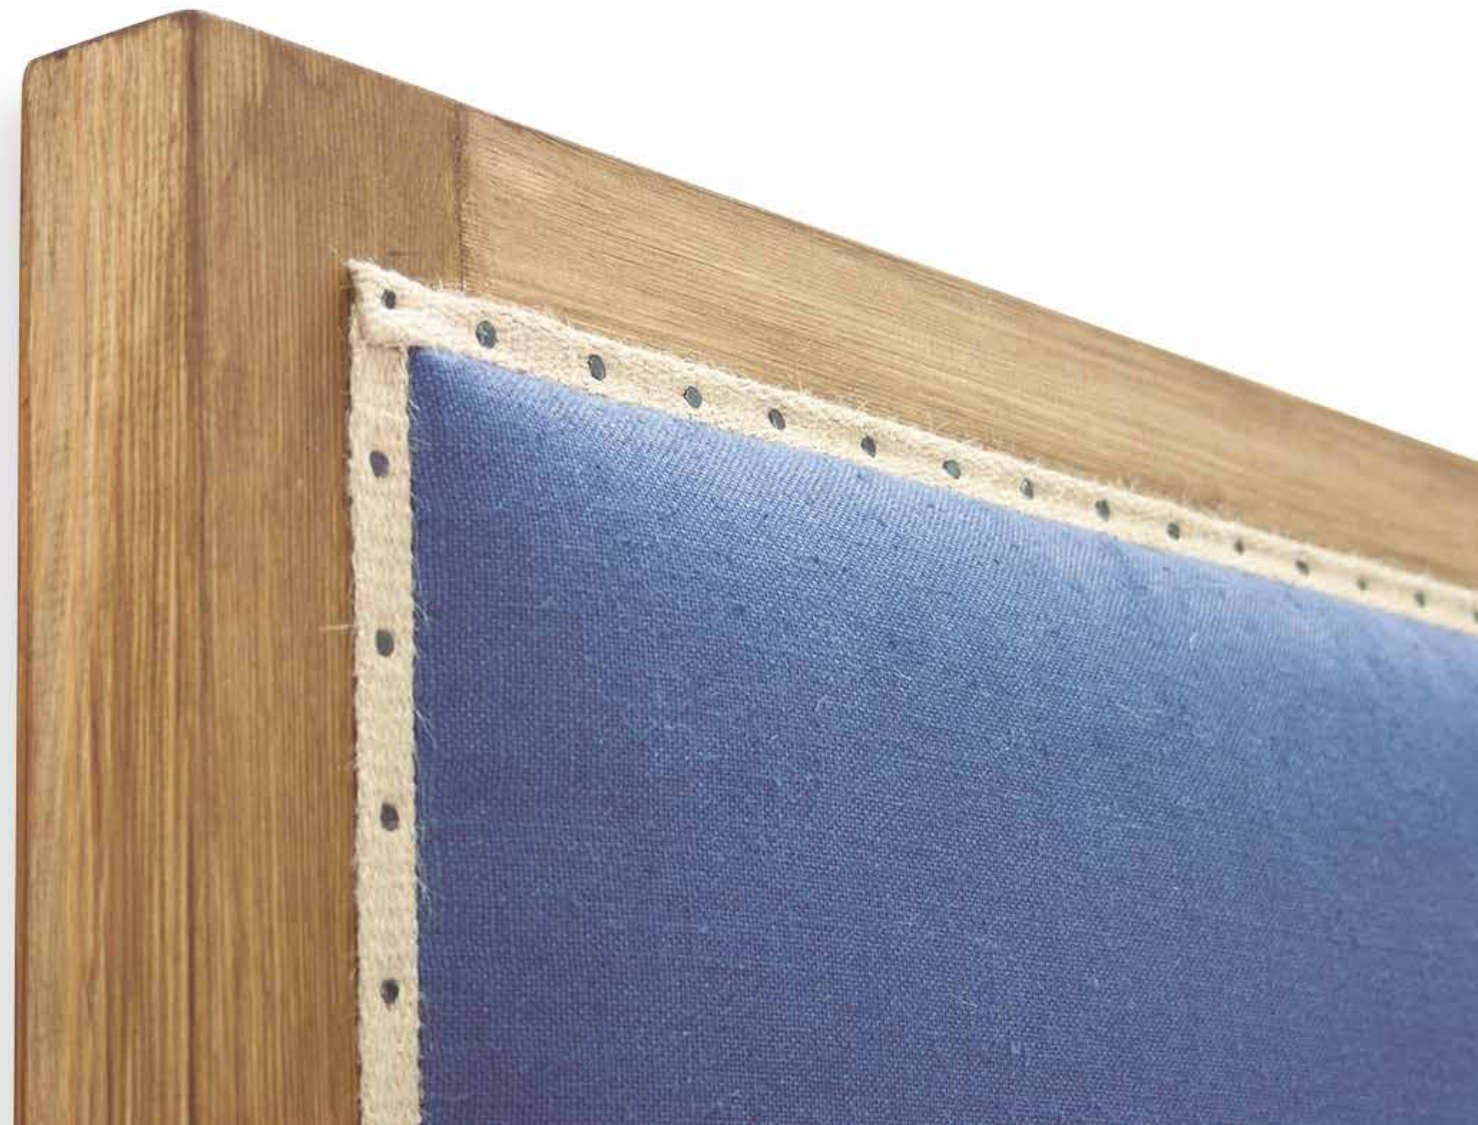

# LIENZO HEADBOARD ORIGINS ESSENCE

- 220 cm | 86,6"
- 10 cm | 3,9"
- 140 / 187 cm | 55,1" / 73,6"

- Fabrics
- Leathers
- Customer's own material

- Jute option
- Wood finishes (Patina\*)

- Jute ribbon
- Fabric ribbon\*
- Double piping\*